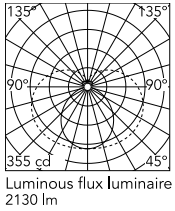

Physical

Colour	Black
Orientation	Fixed
Length (mm)	1210
Cord colour	Transparent
Package height (mm)	12
Package width (mm)	260
Package length (mm)	12
IP internal	20

Download

Mounting instructions [↓ PDF](#)

Photometric Files

LDT / IES [↓ ZIP](#)

Technical Drawings

2D [↓ ZIP](#)

3D [↓ ZIP](#)

Ecodesign and Energy Labelling

Schematic light drawing

Photometric