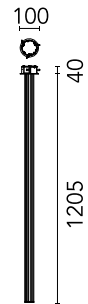

FLOS

05.4581.14.CB Black

The Glowing Track 360 Vertical Casambi

Designed by FLOS Architectural, 2025

Length: 1210 - Ceiling

360° surface ambient lighting system with a vertical orientation that provides uniform light distribution. Available in three lengths (1200 mm, 1800 mm, and 2400 mm). Driver not included.

Are you a professional and your project needs consulting and support?

[BOOK AN APPOINTMENT](#)

Main specifications

Mounting	Ceiling
Environments	Indoor dry location
Light source type	LED
Light sources included	Yes
LED type	Top LED
Lamp category	LED
Number of lamps	1
Power (W)	24.8
System power (W)	27.6
Source flux (lm)	2968
Lumen Output (lm)	2130

Physical

Colour	Black
Orientation	Fixed
Length (mm)	1210
Cord colour	Transparent
Package height (mm)	12
Package width (mm)	260
Package length (mm)	12
IP internal	20

Download

Mounting instructions [↓ PDF](#)