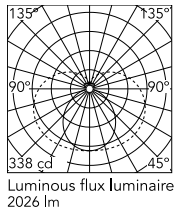

Physical

Colour	White
Orientation	Fixed
Length (mm)	1210
Cord colour	Transparent
Package height (mm)	12
Package width (mm)	260
Package length (mm)	12
IP internal	20

Download

Mounting instructions [↓ PDF](#)

Photometric

Lighting type	Total
Light distribution	Symmetric
CCT (K)	2700
CRI>	90
McAdam steps (SDCM)	3
Rf fidelity index	87
Rg gamut index	104
LED Life / Failure Ratio	L80B10>72.000h_Tc65°C
UGR _L	<19