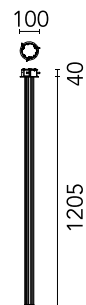

FLOS

05.4580.40.CB White

The Glowing Track 360 Vertical Casambi

Designed by FLOS Architectural, 2025

Length: 1210 - Ceiling

360° surface ambient lighting system with a vertical orientation that provides uniform light distribution. Available in three lengths (1200 mm, 1800 mm, and 2400 mm). Driver not included.

Are you a professional and your project needs consulting and support?

[BOOK AN APPOINTMENT](#)

Main specifications

Mounting	Ceiling
Environments	Indoor dry location
Light source type	LED
Light sources included	Yes
LED type	Top LED
Lamp category	LED
Number of lamps	1
Power (W)	24.8
System power (W)	27.6
Source flux (lm)	2824
Lumen Output (lm)	2026

Physical

Colour	White
Orientation	Fixed
Length (mm)	1210
Cord colour	Transparent
Package height (mm)	12
Package width (mm)	260
Package length (mm)	12
IP internal	20

Download

Mounting instructions [↓ PDF](#)