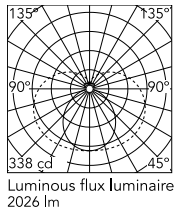

Physical

Colour	Black
Orientation	Fixed
Length (mm)	1210
Cord colour	Transparent
Package height (mm)	12
Package width (mm)	260
Package length (mm)	12
IP internal	20

Download

Mounting instructions [↓ PDF](#)

Photometric

Lighting type	Total
Light distribution	Symmetric
CCT (K)	2700
CRI>	90
McAdam steps (SDCM)	3
Rf fidelity index	87
Rg gamut index	104
LED Life / Failure Ratio	L80B10>72.000h_Tc65°C
UGR _L	<19