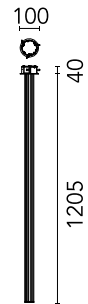

FLOS

05.4580.14.CB Black

The Glowing Track 360 Vertical Casambi

Designed by FLOS Architectural, 2025

Length: 1210 - Ceiling

360° surface ambient lighting system with a vertical orientation that provides uniform light distribution. Available in three lengths (1200 mm, 1800 mm, and 2400 mm). Driver not included.

Are you a professional and your project needs consulting and support?

[BOOK AN APPOINTMENT](#)

Main specifications

Mounting	Ceiling
Environments	Indoor dry location
Light source type	LED
Light sources included	Yes
LED type	Top LED
Lamp category	LED
Number of lamps	1
Power (W)	24.8
System power (W)	27.6
Source flux (lm)	2824
Lumen Output (lm)	2026

Physical

Colour	Black
Orientation	Fixed
Length (mm)	1210
Cord colour	Transparent
Package height (mm)	12
Package width (mm)	260
Package length (mm)	12
IP internal	20

Download

Mounting instructions [↓ PDF](#)