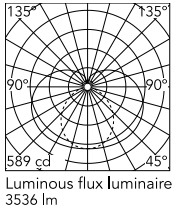

Schematic light drawing

Photometric

Lighting type	Total
Light distribution	Symmetric
CCT (K)	2200
CRI>	90
McAdam steps (SDCM)	3
LED Life / Failure Ratio	L80B10>72.000h_Tc65°C

Electrical

Insulation class	III
Power supply	Remote
Dimmable	Yes
Power supply type	Dimmable DALI 2
Dimming range (%)	1-100
Dimming interface	Remote Dimmable (Dimmer Not Included)
Batteries inside	No