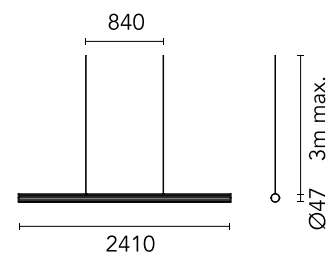

Length: 2410 - Suspension

360° suspended ambient lighting system that provides uniform light distribution. Available in three lengths (1200 mm, 1800 mm, and 2400 mm). Driver not included (Accessory kit for remote or surface driver).

Are you a professional and your project needs consulting and support?

[BOOK AN APPOINTMENT](#)