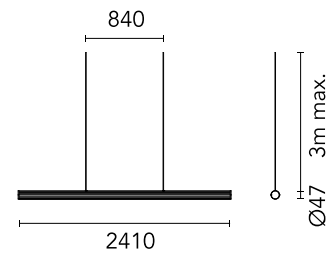

Length: 2410 - Suspension

360° suspended ambient lighting system that provides uniform light distribution. Available in three lengths (1200 mm, 1800 mm, and 2400 mm). Driver not included (Accessory kit for remote or surface driver).

Are you a professional and your project needs consulting and support?

[BOOK AN APPOINTMENT](#)