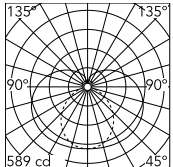

Physical

Colour	Black
Orientation	Fixed
Length (mm)	2410
Cord colour	Transparent
IP internal	20

Download

Mounting instructions [↓ PDF](#)

Photometric Files

LDT / IES [↓ ZIP](#)

Technical Drawings

2D [↓ ZIP](#)

3D [↓ ZIP](#)

Schematic light drawing

Photometric

Lighting type	Total
Light distribution	Symmetric
CCT (K)	2200
CRI>	90
McAdam steps (SDCM)	3
LED Life / Failure Ratio	L80B10>72.000h_Tc65°C

Electrical

Insulation class	III
Power supply	Remote
Dimmable	Yes
Power supply type	Dimmable DALI 2
Dimming range (%)	1-100
Dimming interface	Remote Dimmable (Dimmer Not Included)
Batteries inside	No