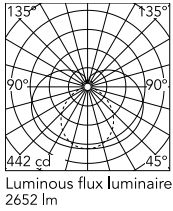

Schematic light drawing

Photometric

Lighting type	Total
Light distribution	Symmetric
CCT (K)	2200
CRI>	90
McAdam steps (SDCM)	3
LED Life / Failure Ratio	L80B10>72.000h_Tc65°C

Electrical

Insulation class	III
Power supply	Remote
Dimmable	Yes
Power supply type	Dimmable DALI 2
Dimming range (%)	1-100
Dimming interface	Remote Dimmable (Dimmer Not Included)
Batteries inside	No