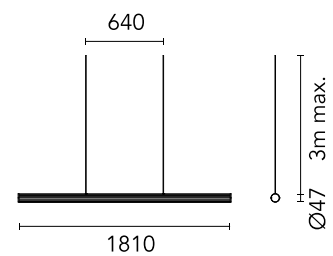

Length: 1810 - Suspension

360° suspended ambient lighting system that provides uniform light distribution. Available in three lengths (1200 mm, 1800 mm, and 2400 mm). Driver not included (Accessory kit for remote or surface driver).

Are you a professional and your project needs consulting and support?

[BOOK AN APPOINTMENT](#)