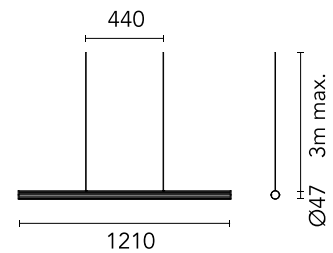

Length: 1210 - Suspension

360° suspended ambient lighting system that provides uniform light distribution. Available in three lengths (1200 mm, 1800 mm, and 2400 mm). Driver not included (Accessory kit for remote or surface driver).

Are you a professional and your project needs consulting and support?

[BOOK AN APPOINTMENT](#)