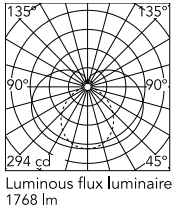

Schematic light drawing

Photometric

Lighting type	Total
Light distribution	Symmetric
CCT (K)	2200
CRI>	90
McAdam steps (SDCM)	3
LED Life / Failure Ratio	L80B10>72.000h_Tc65°C

Electrical

Insulation class	III
Power supply	Remote
Dimmable	Yes
Power supply type	Dimmable DALI 2
Dimming range (%)	1-100
Dimming interface	Remote Dimmable (Dimmer Not Included)
Batteries inside	No