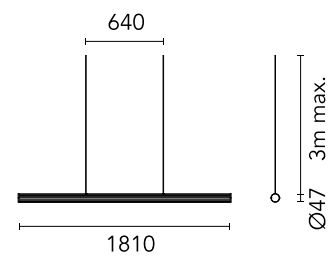

Length: 1810 - Suspension

360° suspended ambient lighting system that provides uniform light distribution. Available in three lengths (1200 mm, 1800 mm, and 2400 mm). Driver not included (Accessory kit for remote or surface driver).

Are you a professional and your project needs consulting and support?

[BOOK AN APPOINTMENT](#)

Main specifications

Mounting	Suspension
Environments	Indoor dry location
Light source type	LED
Light sources included	Yes
LED type	Top LED
Lamp category	LED
Number of lamps	1
Power (W)	37.2
System power (W)	41.4
Source flux (lm)	3696
Lumen Output (lm)	3040

Physical

Colour	White
Orientation	Fixed
Length (mm)	1810
Cord colour	Transparent
Cord length (mm)	3000
IP internal	20

Download

Mounting instructions [↓ PDF](#)

Photometric Files

LDT / IES [↓ ZIP](#)

Technical Drawings

2D [↓ ZIP](#)

3D [↓ ZIP](#)