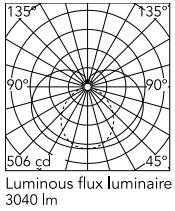

Schematic light drawing

Photometric

Lighting type	Total
Light distribution	Symmetric
CCT (K)	2700
CRI>	90
McAdam steps (SDCM)	3
Rf fidelity index	87
Rg gamut index	104
LED Life / Failure Ratio	L80B10>72.000h_Tc65°C

Electrical

Insulation class	III
Power supply	Remote
Dimmable	Yes
Power supply type	Dimmable DALI 2
Dimming range (%)	1-100
Dimming interface	Remote Dimmable (Dimmer Not Included)
Batteries inside	No