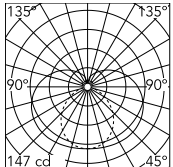

### Physical

Colour	Brushed Bronze
Orientation	Fixed
Length (mm)	610
IP internal	20

### Photometric Files

LDT / IES [↓ ZIP](#)

### Technical Drawings

2D [↓ ZIP](#)

3D [↓ ZIP](#)

## Schematic light drawing