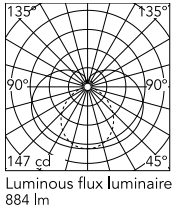

Physical

Colour	White
Orientation	Fixed
Length (mm)	610
IP internal	20

Download

Mounting instructions [↓ PDF](#)

Photometric Files

LDT / IES [↓ ZIP](#)

Technical Drawings

2D [↓ ZIP](#)

3D [↓ ZIP](#)

Schematic light drawing

Photometric

Lighting type	Total
Light distribution	Symmetric
CCT (K)	2200
CRI>	90
McAdam steps (SDCM)	3
LED Life / Failure Ratio	L80B10>72.000h_Tc65°C
Extreme cut off	No