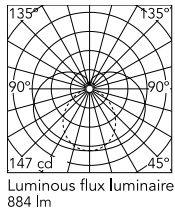

Physical

Colour	Black
Orientation	Fixed
Length (mm)	610
IP internal	20

Download

Mounting instructions [↓ PDF](#)

Photometric Files

LDT / IES [↓ ZIP](#)

Technical Drawings

2D [↓ ZIP](#)

3D [↓ ZIP](#)

Schematic light drawing

Photometric

Lighting type	Total
Light distribution	Symmetric
CCT (K)	2200
CRI>	90
McAdam steps (SDCM)	3
LED Life / Failure Ratio	L80B10>72.000h_Tc65°C
Extreme cut off	No