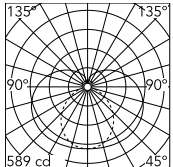

Physical

Colour	Brushed Bronze
Orientation	Fixed
Length (mm)	2410
IP internal	20

Download

Mounting instructions [↓ PDF](#)

Photometric Files

LDT / IES [↓ ZIP](#)

Technical Drawings

2D [↓ ZIP](#)

3D [↓ ZIP](#)

Schematic light drawing

Luminous flux luminaire
3536 lm

Photometric

Lighting type	Total
Light distribution	Symmetric
CCT (K)	2200
CRI>	90
McAdam steps (SDCM)	3
LED Life / Failure Ratio	L80B10>72.000h_Tc65°C