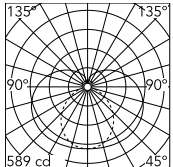

Physical

Colour	White
Orientation	Fixed
Length (mm)	2410
IP internal	20

Download

Mounting instructions [↓ PDF](#)

Photometric Files

LDT / IES [↓ ZIP](#)

Technical Drawings

2D [↓ ZIP](#)

3D [↓ ZIP](#)

Schematic light drawing

Luminous flux luminaire
3536 lm

Photometric

Lighting type	Total
Light distribution	Symmetric
CCT (K)	2200
CRI>	90
McAdam steps (SDCM)	3
LED Life / Failure Ratio	L80B10>72.000h_Tc65°C