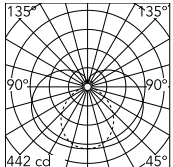

Physical

Colour	Black
Orientation	Fixed
Length (mm)	1810
IP internal	20

Download

Mounting instructions  PDF

Photometric Files

LDT / IES  ZIP

Technical Drawings

2D  ZIP

3D  ZIP

Schematic light drawing

Luminous flux luminaire
2652 lm

Photometric

Lighting type	Total
Light distribution	Symmetric
CCT (K)	2200
CRI>	90
McAdam steps (SDCM)	3
LED Life / Failure Ratio	L80B10>72.000h_Tc65°C