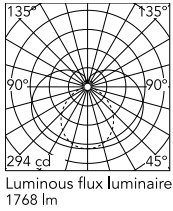

### Physical

|             |                |
|-------------|----------------|
| Colour      | Brushed Bronze |
| Orientation | Fixed          |
| Length (mm) | 1210           |
| IP internal | 20             |

### Photometric Files

LDT / IES [↓ ZIP](#)

### Technical Drawings

2D [↓ ZIP](#)

3D [↓ ZIP](#)

## Schematic light drawing