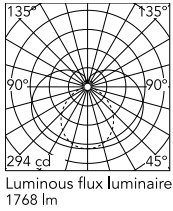

### Physical

Colour	White
Orientation	Fixed
Length (mm)	1210
IP internal	20

### Photometric Files

LDT / IES [↓ ZIP](#)

### Technical Drawings

2D [↓ ZIP](#)

3D [↓ ZIP](#)

## Schematic light drawing