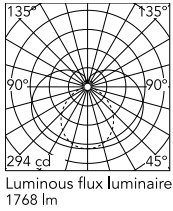

### Physical

Colour	Black
Orientation	Fixed
Length (mm)	1210
IP internal	20

### Photometric Files

LDT / IES [↓ ZIP](#)

### Technical Drawings

2D [↓ ZIP](#)

3D [↓ ZIP](#)

## Schematic light drawing