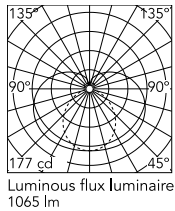

Physical

Colour	Brushed Bronze
Orientation	Fixed
Length (mm)	610
IP internal	20

Download

Mounting instructions [↓ PDF](#)

Photometric Files

LDT / IES [↓ ZIP](#)

Technical Drawings

2D [↓ ZIP](#)

3D [↓ ZIP](#)

Schematic light drawing

Photometric

Lighting type	Total
Light distribution	Symmetric
CCT (K)	3000
CRI>	90
McAdam steps (SDCM)	3
Rf fidelity index	92
Rg gamut index	89
LED Life / Failure Ratio	L80B10>72.000h_Tc65°C
Extreme cut off	No