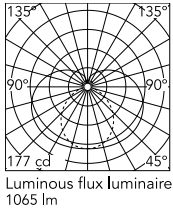

Schematic light drawing

Photometric

Lighting type	Total
Light distribution	Symmetric
CCT (K)	3000
CRI>	90
McAdam steps (SDCM)	3
Rf fidelity index	92
Rg gamut index	89
LED Life / Failure Ratio	L80B10>72.000h_Tc65°C
Extreme cut off	No

Electrical

Insulation class	III
Power supply	Remote
Dimmable	Yes
Power supply type	Dimmable DALI 2
Dimming range (%)	1-100
Dimming interface	Remote Dimmable (Dimmer Not Included)
Batteries inside	No