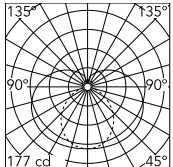

Physical

Colour	Black
Orientation	Fixed
Length (mm)	610
IP internal	20

Download

Mounting instructions [↓ PDF](#)

Photometric Files

LDT / IES [↓ ZIP](#)

Technical Drawings

2D [↓ ZIP](#)

3D [↓ ZIP](#)

Schematic light drawing

Luminous flux luminaire
1065 lm

Photometric

Lighting type	Total
Light distribution	Symmetric
CCT (K)	3000
CRI>	90
McAdam steps (SDCM)	3
Rf fidelity index	92
Rg gamut index	89
LED Life / Failure Ratio	L80B10>72.000h_Tc65°C
Extreme cut off	No