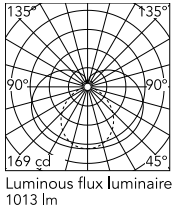

Schematic light drawing

Photometric

Lighting type	Total
Light distribution	Symmetric
CCT (K)	2700
CRI>	90
McAdam steps (SDCM)	3
Rf fidelity index	87
Rg gamut index	104
LED Life / Failure Ratio	L80B10>72.000h_Tc65°C
Extreme cut off	No

Electrical

Insulation class	III
Power supply	Remote
Dimmable	Yes
Power supply type	Dimmable DALI 2
Dimming range (%)	1-100
Dimming interface	Remote Dimmable (Dimmer Not Included)
Batteries inside	No