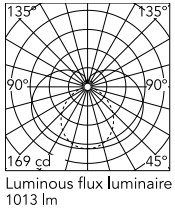

### Physical

Colour	Black
Orientation	Fixed
Length (mm)	610
IP internal	20

### Photometric Files

LDT / IES [↓ ZIP](#)

### Technical Drawings

2D [↓ ZIP](#)

3D [↓ ZIP](#)

## Schematic light drawing