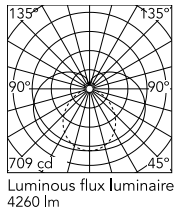

Physical

Colour	Brushed Bronze
Orientation	Fixed
Length (mm)	2410
IP internal	20

Download

Mounting instructions [↓ PDF](#)

Photometric Files

LDT / IES [↓ ZIP](#)

Technical Drawings

2D [↓ ZIP](#)

3D [↓ ZIP](#)

Ecodesign and Energy Labelling

Schematic light drawing

Photometric

Lighting type	Total
Light distribution	Symmetric
CCT (K)	3000
CRI>	90
McAdam steps (SDCM)	3
Rf fidelity index	92
Rg gamut index	89
LED Life / Failure Ratio	L80B10>72.000h_Tc65°C