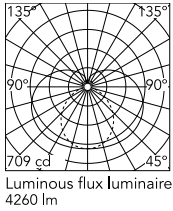

Physical

Colour	Black
Orientation	Fixed
Length (mm)	2410
IP internal	20

Download

Mounting instructions [↓ PDF](#)

Photometric Files

LDT / IES [↓ ZIP](#)

Technical Drawings

2D [↓ ZIP](#)

3D [↓ ZIP](#)

Ecodesign and Energy Labelling

Schematic light drawing

Photometric

Lighting type	Total
Light distribution	Symmetric
CCT (K)	3000
CRI>	90
McAdam steps (SDCM)	3
Rf fidelity index	92
Rg gamut index	89
LED Life / Failure Ratio	L80B10>72.000h_Tc65°C