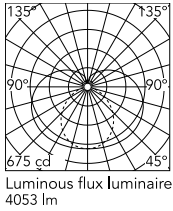

Physical

Colour	Brushed Bronze
Orientation	Fixed
Length (mm)	2410
IP internal	20

Download

Mounting instructions [↓ PDF](#)

Photometric Files

LDT / IES [↓ ZIP](#)

Technical Drawings

2D [↓ ZIP](#)

3D [↓ ZIP](#)

Ecodesign and Energy Labelling

Schematic light drawing

Photometric

Lighting type	Total
Light distribution	Symmetric
CCT (K)	2700
CRI>	90
McAdam steps (SDCM)	3
Rf fidelity index	87
Rg gamut index	104
LED Life / Failure Ratio	L80B10>72.000h_Tc65°C