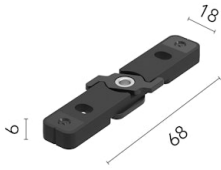

Accessories & Power Supply

REQUIRED
Accessory

Installation

08.0615.00

Ceiling fixing kit