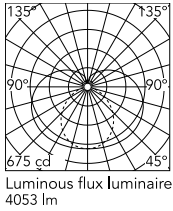

Physical

Colour	Black
Orientation	Fixed
Length (mm)	2410
IP internal	20

Download

Mounting instructions [↓ PDF](#)

Photometric Files

LDT / IES [↓ ZIP](#)

Technical Drawings

2D [↓ ZIP](#)

3D [↓ ZIP](#)

Ecodesign and Energy Labelling

Schematic light drawing

Photometric

Lighting type	Total
Light distribution	Symmetric
CCT (K)	2700
CRI>	90
McAdam steps (SDCM)	3
Rf fidelity index	87
Rg gamut index	104
LED Life / Failure Ratio	L80B10>72.000h_Tc65°C