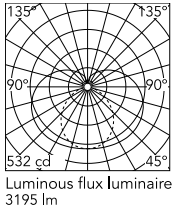

Physical

Colour	Black
Orientation	Fixed
Length (mm)	1810
IP internal	20

Download

Mounting instructions [↓ PDF](#)

Photometric Files

LDT / IES [↓ ZIP](#)

Technical Drawings

2D [↓ ZIP](#)

3D [↓ ZIP](#)

Ecodesign and Energy Labelling

Schematic light drawing

Photometric

Lighting type	Total
Light distribution	Symmetric
CCT (K)	3000
CRI>	90
McAdam steps (SDCM)	3
Rf fidelity index	92
Rg gamut index	89
LED Life / Failure Ratio	L80B10>72.000h_Tc65°C