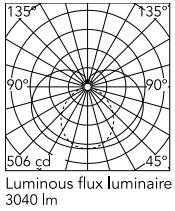

Physical

Colour	Brushed Bronze
Orientation	Fixed
Length (mm)	1810
IP internal	20

Download

Mounting instructions [↓ PDF](#)

Photometric Files

LDT / IES [↓ ZIP](#)

Technical Drawings

2D [↓ ZIP](#)

3D [↓ ZIP](#)

Ecodesign and Energy Labelling

Replaceable (LED only) light source by a professional

Schematic light drawing

Photometric

Lighting type	Total
Light distribution	Symmetric
CCT (K)	2700
CRI>	90
McAdam steps (SDCM)	3
Rf fidelity index	87
Rg gamut index	104
LED Life / Failure Ratio	L80B10>72.000h_Tc65°C