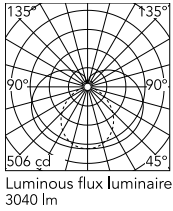

Physical

Colour	White
Orientation	Fixed
Length (mm)	1810
IP internal	20

Download

Mounting instructions [↓ PDF](#)

Photometric Files

LDT / IES [↓ ZIP](#)

Technical Drawings

2D [↓ ZIP](#)

3D [↓ ZIP](#)

Ecodesign and Energy Labelling

Schematic light drawing

Photometric

Lighting type	Total
Light distribution	Symmetric
CCT (K)	2700
CRI>	90
McAdam steps (SDCM)	3
Rf fidelity index	87
Rg gamut index	104
LED Life / Failure Ratio	L80B10>72.000h_Tc65°C