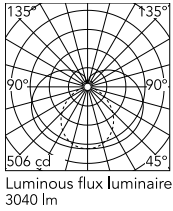

Schematic light drawing

Photometric

Lighting type	Total
Light distribution	Symmetric
CCT (K)	2700
CRI>	90
McAdam steps (SDCM)	3
Rf fidelity index	87
Rg gamut index	104
LED Life / Failure Ratio	L80B10>72.000h_Tc65°C

Electrical

Insulation class	III
Power supply	Remote
Dimmable	Yes
Power supply type	Dimmable DALI 2
Dimming range (%)	1-100
Dimming interface	Remote Dimmable (Dimmer Not Included)
Batteries inside	No