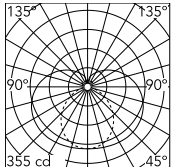

Physical

Colour	Brushed Bronze
Orientation	Fixed
Length (mm)	1210
IP internal	20

Download

Mounting instructions [↓ PDF](#)

Photometric Files

LDT / IES [↓ ZIP](#)

Technical Drawings

2D [↓ ZIP](#)

3D [↓ ZIP](#)

Ecodesign and Energy Labelling

Schematic light drawing

Luminous flux luminaire
2130 lm

Photometric

Lighting type	Total
Light distribution	Symmetric
CCT (K)	3000
CRI>	90
McAdam steps (SDCM)	3
Rf fidelity index	92
Rg gamut index	89
LED Life / Failure Ratio	L80B10>72.000h_Tc65°C