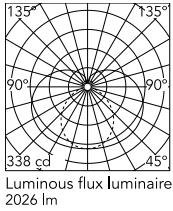

Physical

Colour	Brushed Bronze
Orientation	Fixed
Length (mm)	1210
IP internal	20

Download

Mounting instructions [↓ PDF](#)

Photometric Files

LDT / IES [↓ ZIP](#)

Technical Drawings

2D [↓ ZIP](#)

3D [↓ ZIP](#)

Ecodesign and Energy Labelling

Schematic light drawing

Photometric

Lighting type	Total
Light distribution	Symmetric
CCT (K)	2700
CRI>	90
McAdam steps (SDCM)	3
Rf fidelity index	87
Rg gamut index	104
LED Life / Failure Ratio	L80B10>72.000h_Tc65°C
Extreme cut off	No