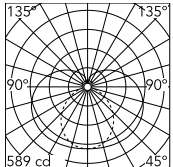

Physical

Colour	White
Orientation	Fixed
Length (mm)	2410
IP internal	20

Download

Mounting instructions [↓ PDF](#)

Photometric Files

LDT / IES [↓ ZIP](#)

Technical Drawings

2D [↓ ZIP](#)

3D [↓ ZIP](#)

Schematic light drawing

Photometric

Lighting type	Total
Light distribution	Symmetric
CCT (K)	2200
CRI>	90
McAdam steps (SDCM)	3
LED Life / Failure Ratio	L80B10>72.000h_Tc65°C

Electrical

Insulation class	III
Power supply	Remote
Dimmable	Yes
Power supply type	Dimmable Casambi
Dimming range (%)	1-100
Dimming interface	Remote Dimmable (Dimmer Not Included)
Batteries inside	No