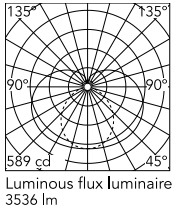

Schematic light drawing

Photometric

Lighting type	Total
Light distribution	Symmetric
CCT (K)	2200
CRI>	90
McAdam steps (SDCM)	3
LED Life / Failure Ratio	L80B10>72.000h_Tc65°C

Electrical

Insulation class	III
Power supply	Remote
Dimmable	Yes
Power supply type	Dimmable Casambi
Dimming range (%)	1-100
Dimming interface	Remote Dimmable (Dimmer Not Included)
Batteries inside	No