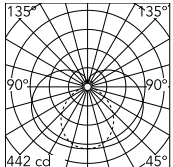

Schematic light drawing

Luminous flux luminaire
2652 lm

Photometric

Lighting type	Total
Light distribution	Symmetric
CCT (K)	2200
CRI>	90
McAdam steps (SDCM)	3
LED Life / Failure Ratio	L80B10>72.000h_Tc65°C

Electrical

Insulation class	III
Power supply	Remote
Dimmable	Yes
Power supply type	Dimmable Casambi
Dimming range (%)	1-100
Dimming interface	Remote Dimmable (Dimmer Not Included)
Batteries inside	No