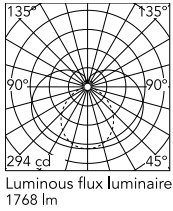

Schematic light drawing

Photometric

Lighting type	Total
Light distribution	Symmetric
CCT (K)	2200
CRI>	90
McAdam steps (SDCM)	3
LED Life / Failure Ratio	L80B10>72.000h_Tc65°C

Electrical

Insulation class	III
Power supply	Remote
Dimmable	Yes
Power supply type	Dimmable Casambi
Dimming range (%)	1-100
Dimming interface	Remote Dimmable (Dimmer Not Included)
Batteries inside	No