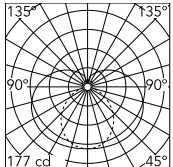

Physical

Colour	White
Orientation	Fixed
Length (mm)	610
IP internal	20

Download

Mounting instructions [↓ PDF](#)

Photometric Files

LDT / IES [↓ ZIP](#)

Technical Drawings

2D [↓ ZIP](#)

3D [↓ ZIP](#)

Schematic light drawing

Luminous flux luminaire
1065 lm

Photometric

Lighting type	Total
Light distribution	Symmetric
CCT (K)	3000
CRI>	90
McAdam steps (SDCM)	3
Rf fidelity index	92
Rg gamut index	89
LED Life / Failure Ratio	L80B10>72.000h_Tc65°C