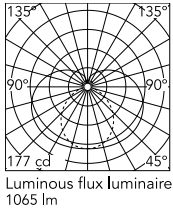

Physical

Colour	Black
Orientation	Fixed
Length (mm)	610
IP internal	20

Download

Mounting instructions [↓ PDF](#)

Photometric Files

LDT / IES [↓ ZIP](#)

Technical Drawings

2D [↓ ZIP](#)

3D [↓ ZIP](#)

Schematic light drawing

Photometric

Lighting type	Total
Light distribution	Symmetric
CCT (K)	3000
CRI>	90
McAdam steps (SDCM)	3
Rf fidelity index	92
Rg gamut index	89
LED Life / Failure Ratio	L80B10>72.000h_Tc65°C