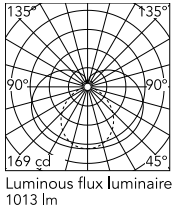

Physical

Colour	White
Orientation	Fixed
Length (mm)	610
IP internal	20

Download

Mounting instructions [↓ PDF](#)

Photometric Files

LDT / IES [↓ ZIP](#)

Technical Drawings

2D [↓ ZIP](#)

3D [↓ ZIP](#)

Schematic light drawing

Photometric

Lighting type	Total
Light distribution	Symmetric
CCT (K)	2700
CRI>	90
McAdam steps (SDCM)	3
Rf fidelity index	87
Rg gamut index	104
LED Life / Failure Ratio	L80B10>72.000h_Tc65°C