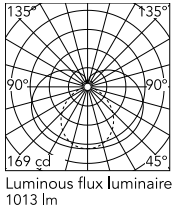

Physical

Colour	Black
Orientation	Fixed
Length (mm)	610
IP internal	20

Download

Mounting instructions [↓ PDF](#)

Photometric Files

LDT / IES [↓ ZIP](#)

Technical Drawings

2D [↓ ZIP](#)

3D [↓ ZIP](#)

Schematic light drawing

Photometric

Lighting type	Total
Light distribution	Symmetric
CCT (K)	2700
CRI>	90
McAdam steps (SDCM)	3
Rf fidelity index	87
Rg gamut index	104
LED Life / Failure Ratio	L80B10>72.000h_Tc65°C