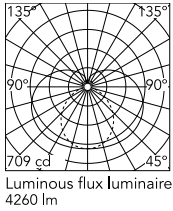

Physical

Colour	White
Orientation	Fixed
Length (mm)	2410
IP internal	20

Download

Mounting instructions [↓ PDF](#)

Photometric Files

LDT / IES [↓ ZIP](#)

Technical Drawings

2D [↓ ZIP](#)

3D [↓ ZIP](#)

Ecodesign and Energy Labelling

Schematic light drawing

Photometric

Lighting type	Total
Light distribution	Symmetric
CCT (K)	3000
CRI>	90
McAdam steps (SDCM)	3
Rf fidelity index	92
Rg gamut index	89
LED Life / Failure Ratio	L80B10>72.000h_Tc65°C