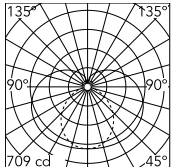

Physical

Colour	Black
Orientation	Fixed
Length (mm)	2410
IP internal	20

Download

Mounting instructions [↓ PDF](#)

Photometric Files

LDT / IES [↓ ZIP](#)

Technical Drawings

2D [↓ ZIP](#)

3D [↓ ZIP](#)

Ecodesign and Energy Labelling

Schematic light drawing

Luminous flux luminaire
4260 lm

Photometric

Lighting type	Total
Light distribution	Symmetric
CCT (K)	3000
CRI>	90
McAdam steps (SDCM)	3
Rf fidelity index	92
Rg gamut index	89
LED Life / Failure Ratio	L80B10>72.000h_Tc65°C