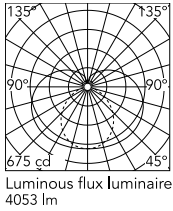

Physical

Colour	White
Orientation	Fixed
Length (mm)	2410
IP internal	20

Download

Mounting instructions [↓ PDF](#)

Photometric Files

LDT / IES [↓ ZIP](#)

Technical Drawings

2D [↓ ZIP](#)

3D [↓ ZIP](#)

Ecodesign and Energy Labelling

Schematic light drawing

Photometric

Lighting type	Total
Light distribution	Symmetric
CCT (K)	2700
CRI>	90
McAdam steps (SDCM)	3
Rf fidelity index	87
Rg gamut index	104
LED Life / Failure Ratio	L80B10>72.000h_Tc65°C