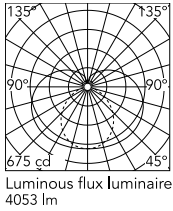

Physical

Colour	Black
Orientation	Fixed
Length (mm)	2410
IP internal	20

Download

Mounting instructions [↓ PDF](#)

Photometric Files

LDT / IES [↓ ZIP](#)

Technical Drawings

2D [↓ ZIP](#)

3D [↓ ZIP](#)

Ecodesign and Energy Labelling

Replaceable (LED only) light source by a professional

Schematic light drawing

Photometric

Lighting type	Total
Light distribution	Symmetric
CCT (K)	2700
CRI>	90
McAdam steps (SDCM)	3
Rf fidelity index	87
Rg gamut index	104
LED Life / Failure Ratio	L80B10>72.000h_Tc65°C