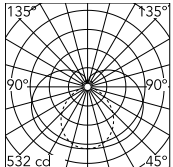

Physical

Colour	White
Orientation	Fixed
Length (mm)	1810
IP internal	20

Download

Mounting instructions [↓ PDF](#)

Photometric Files

LDT / IES [↓ ZIP](#)

Technical Drawings

2D [↓ ZIP](#)

3D [↓ ZIP](#)

Ecodesign and Energy Labelling

Schematic light drawing

Luminous flux luminaire
3195 lm

Photometric

Lighting type	Total
Light distribution	Symmetric
CCT (K)	3000
CRI>	90
McAdam steps (SDCM)	3
Rf fidelity index	92
Rg gamut index	89
LED Life / Failure Ratio	L80B10>72.000h_Tc65°C