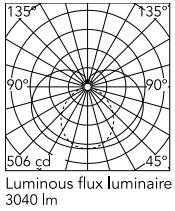

Physical

Colour	Brushed Steel
Orientation	Fixed
Length (mm)	1810
Package height (mm)	12
Package width (mm)	260
Package length (mm)	12
IP internal	20

Download

Mounting instructions [↓ PDF](#)

Photometric Files

LDT / IES [↓ ZIP](#)

Technical Drawings

2D [↓ ZIP](#)

3D [↓ ZIP](#)

Ecodesign and Energy Labelling

Schematic light drawing

Photometric

Lighting type	Total
Light distribution	Symmetric
CCT (K)	2700
CRI>	90
McAdam steps (SDCM)	3
Rf fidelity index	87
Rg gamut index	104
LED Life / Failure Ratio	L80B10>72.000h_Tc65°C