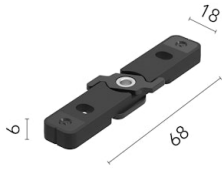

Accessories & Power Supply

REQUIRED
Accessory

Installation

08.0615.00

Ceiling fixing kit