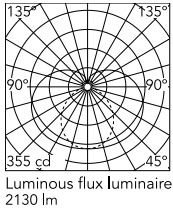

Physical

Colour	White
Orientation	Fixed
Length (mm)	1210
IP internal	20

Download

Mounting instructions [↓ PDF](#)

Photometric Files

LDT / IES [↓ ZIP](#)

Technical Drawings

2D [↓ ZIP](#)

3D [↓ ZIP](#)

Ecodesign and Energy Labelling

Replaceable (LED only) light source by a professional

Schematic light drawing

Photometric

Lighting type	Total
Light distribution	Symmetric
CCT (K)	3000
CRI>	90
McAdam steps (SDCM)	3
Rf fidelity index	92
Rg gamut index	89
LED Life / Failure Ratio	L80B10>72.000h_Tc65°C