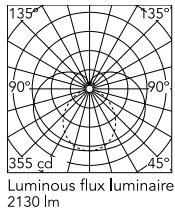

### Physical

Colour	Black
Orientation	Fixed
Length (mm)	1210
IP internal	20

### Technical Drawings

2D [↓ ZIP](#)

3D [↓ ZIP](#)

## Schematic light drawing