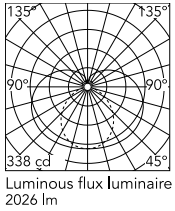

Physical

Colour	Brushed Steel
Orientation	Fixed
Length (mm)	1210
Package height (mm)	12
Package width (mm)	260
Package length (mm)	12
IP internal	20

Download

Mounting instructions [↓ PDF](#)

Photometric Files

LDT / IES [↓ ZIP](#)

Technical Drawings

2D [↓ ZIP](#)

3D [↓ ZIP](#)

Ecodesign and Energy Labelling

Schematic light drawing

Photometric

Lighting type	Total
Light distribution	Symmetric
CCT (K)	2700
CRI>	90
McAdam steps (SDCM)	3
Rf fidelity index	87
Rg gamut index	104
LED Life / Failure Ratio	L80B10>72.000h_Tc65°C