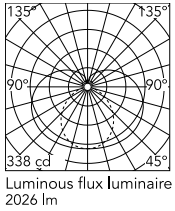

Physical

Colour	Black
Orientation	Fixed
Length (mm)	1210
IP internal	20

Download

Mounting instructions [↓ PDF](#)

Photometric Files

LDT / IES [↓ ZIP](#)

Technical Drawings

2D [↓ ZIP](#)

3D [↓ ZIP](#)

Ecodesign and Energy Labelling

Schematic light drawing

Photometric

Lighting type	Total
Light distribution	Symmetric
CCT (K)	2700
CRI>	90
McAdam steps (SDCM)	3
Rf fidelity index	87
Rg gamut index	104
LED Life / Failure Ratio	L80B10>72.000h_Tc65°C